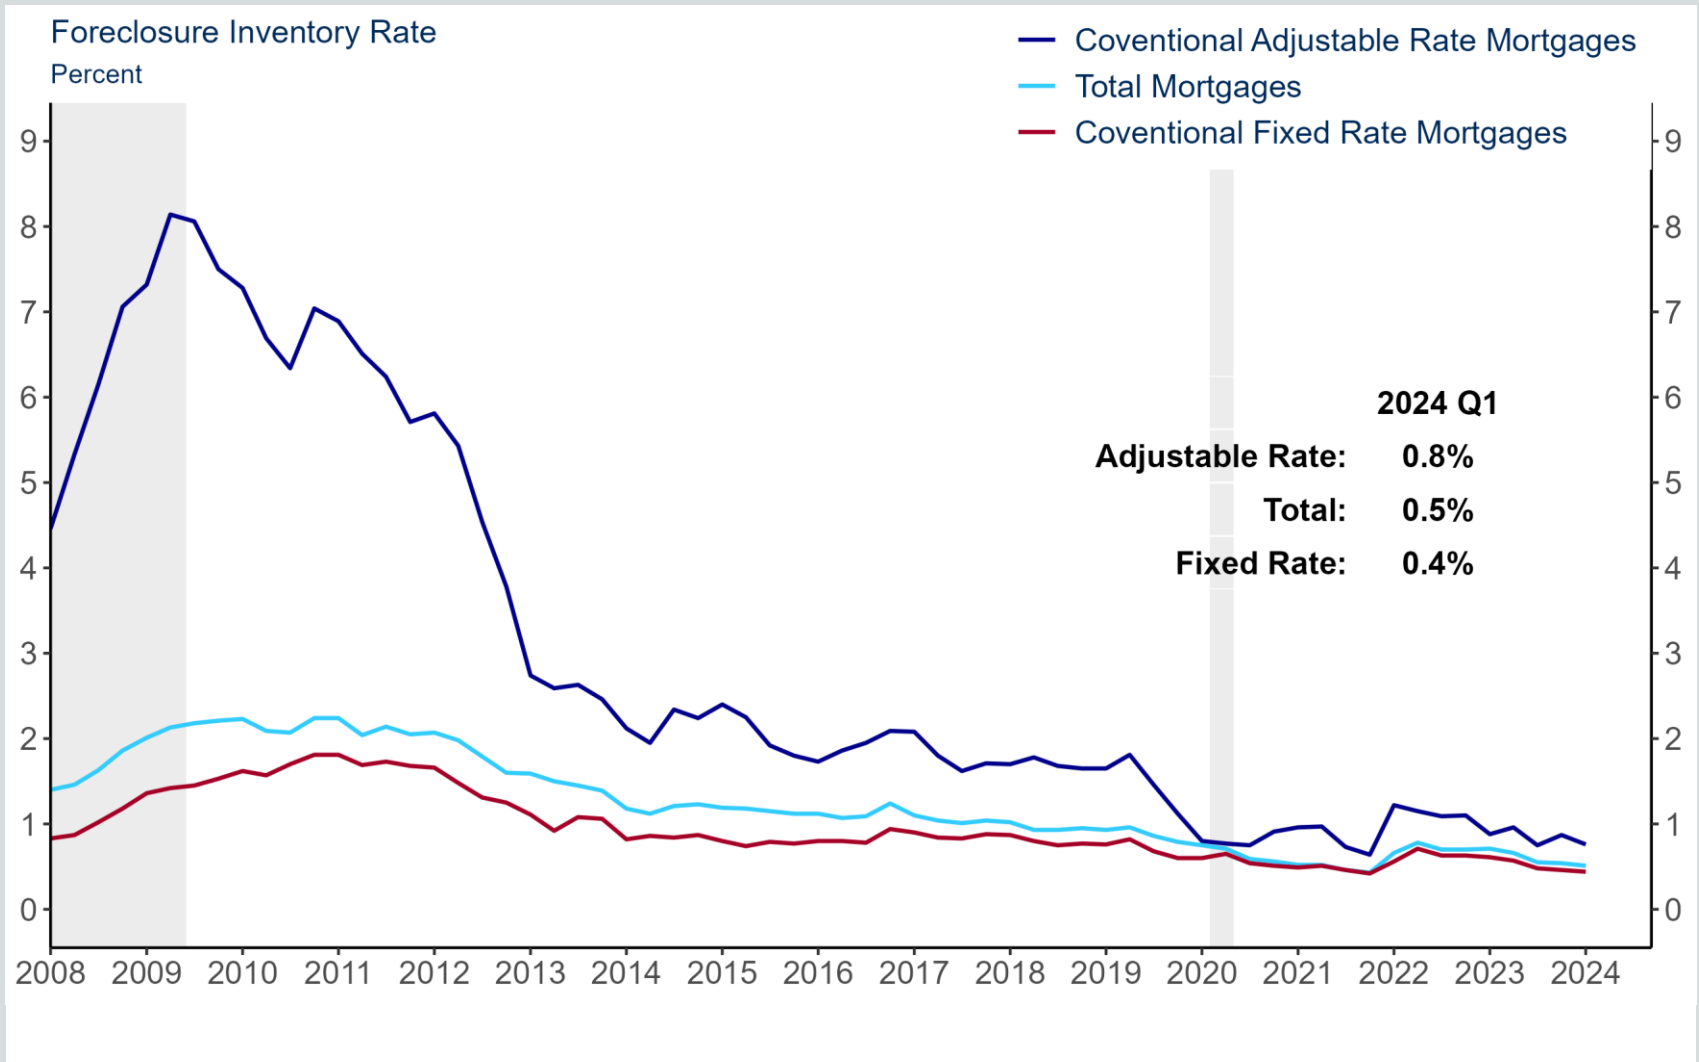

West Virginia House Price Index—FHFA

West Virginia Mortgage Delinquency Rate

90+ days delinquent

West Virginia Foreclosure Inventory Rate

West Virginia Foreclosure Starts Rate