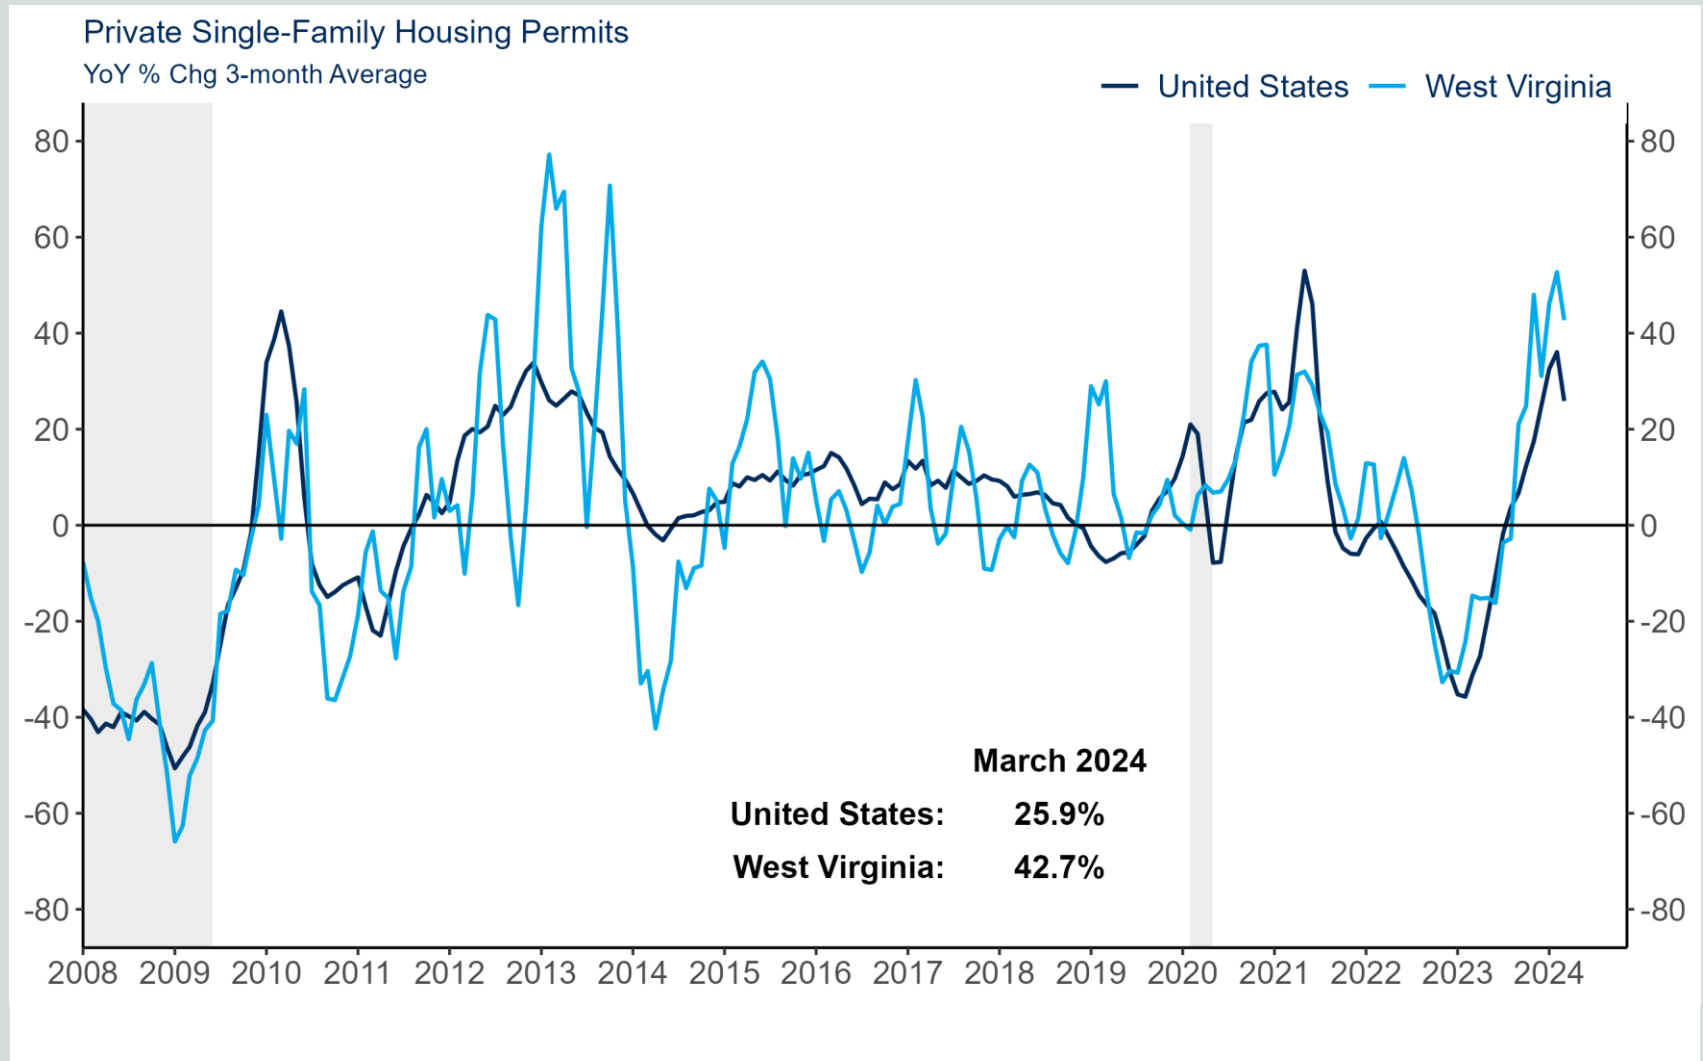

West Virginia Economic Snapshot

West Virginia Industry Structure

West Virginia Industry Growth

Percent Change in Employment from a Year Ago, SA

West Virginia Payroll Employment

West Virginia Unemployment Rate

West Virginia Labor Force Participation Rate

West Virginia Initial Unemployment Claims

West Virginia Real Personal Income

West Virginia Wages and Salaries

West Virginia Building Permits

Single-Family Homes