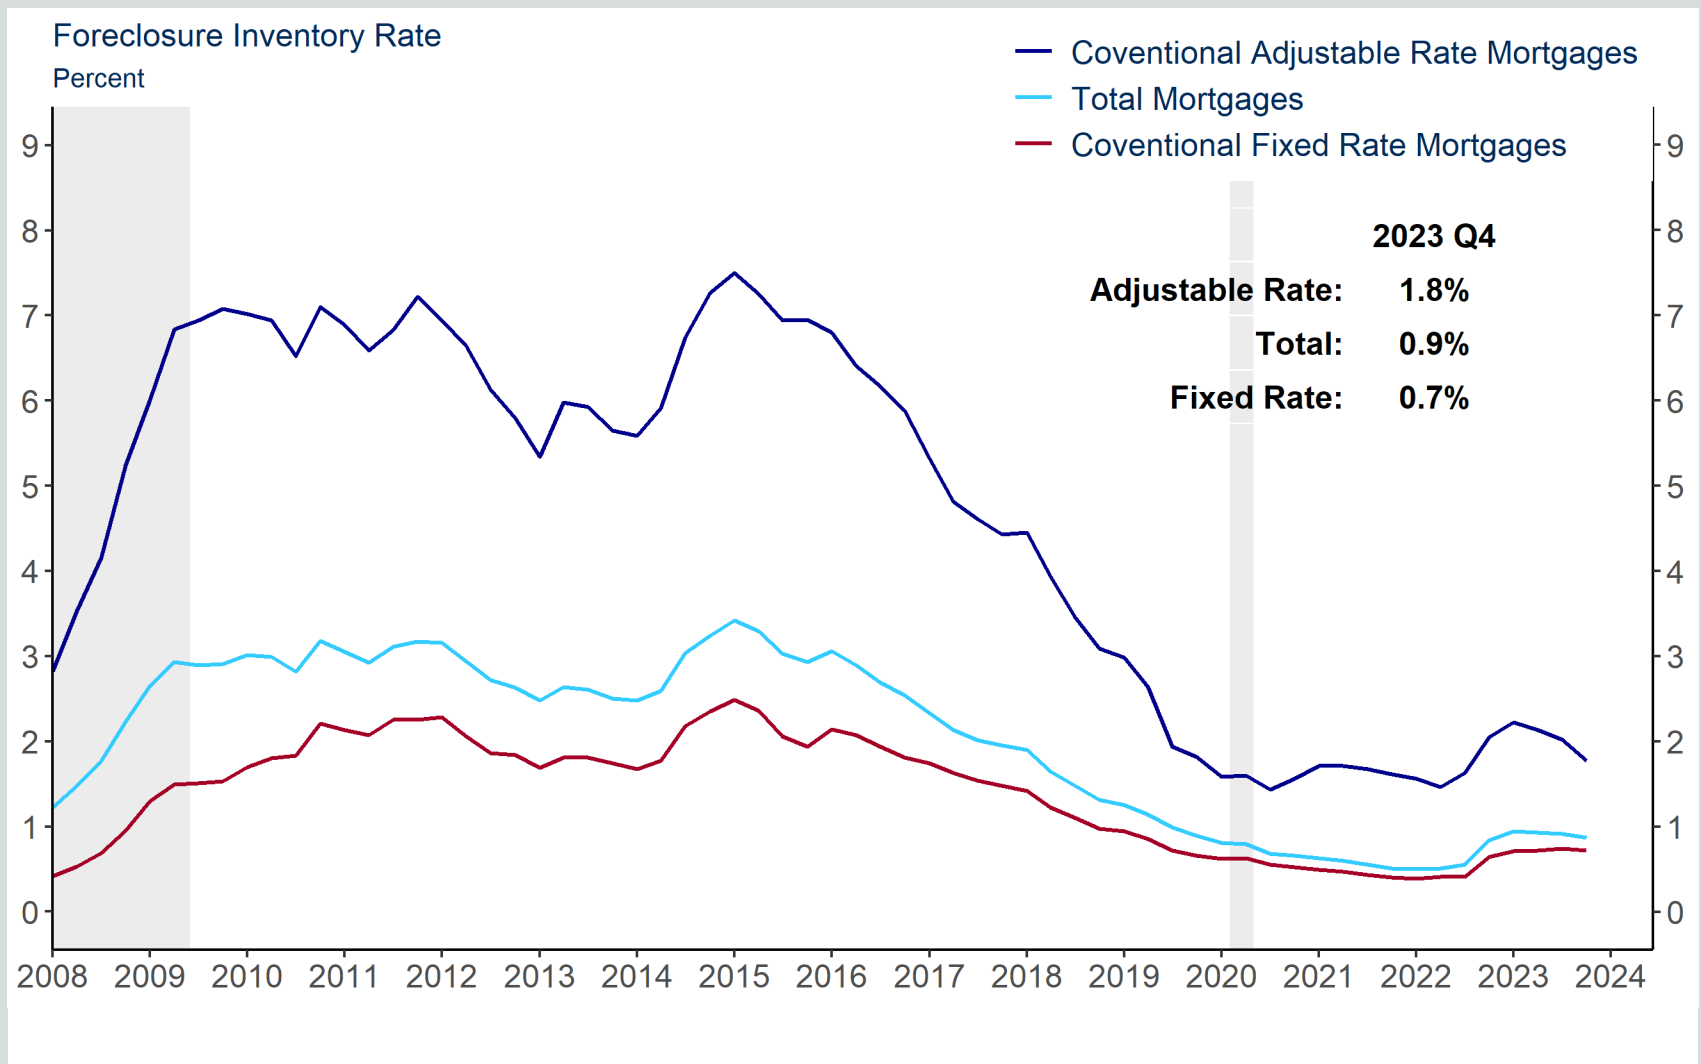

Washington, D.C. MSA Building Permits

Single-Family Homes

District of Columbia House Price Index—FHFA

D.C. Mortgage Delinquency Rate

90+ days delinquent

D.C. Foreclosure Inventory Rate

D.C. Foreclosure Starts Rate