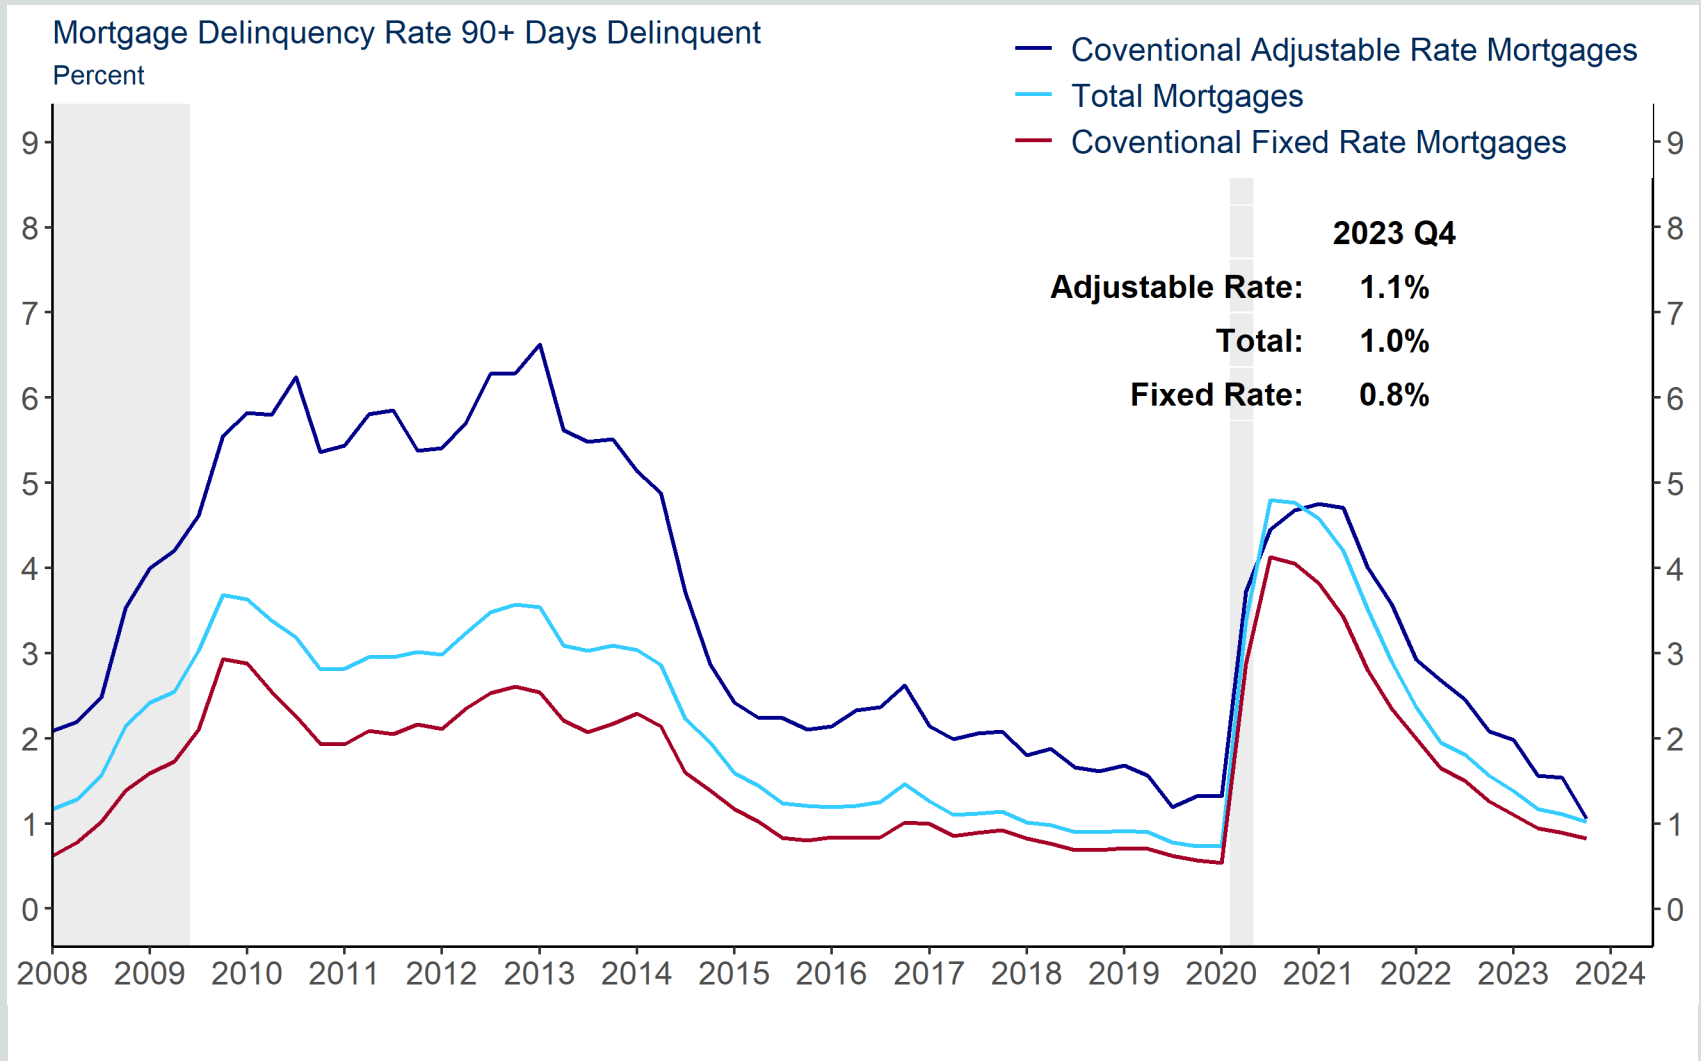

Washington, D.C. MSA Building Permits

Single-Family Homes

District of Columbia House Price Index—FHFA

D.C. Mortgage Delinquency Rate

90+ days delinquent

D.C. Foreclosure Inventory Rate

D.C. Foreclosure Starts Rate